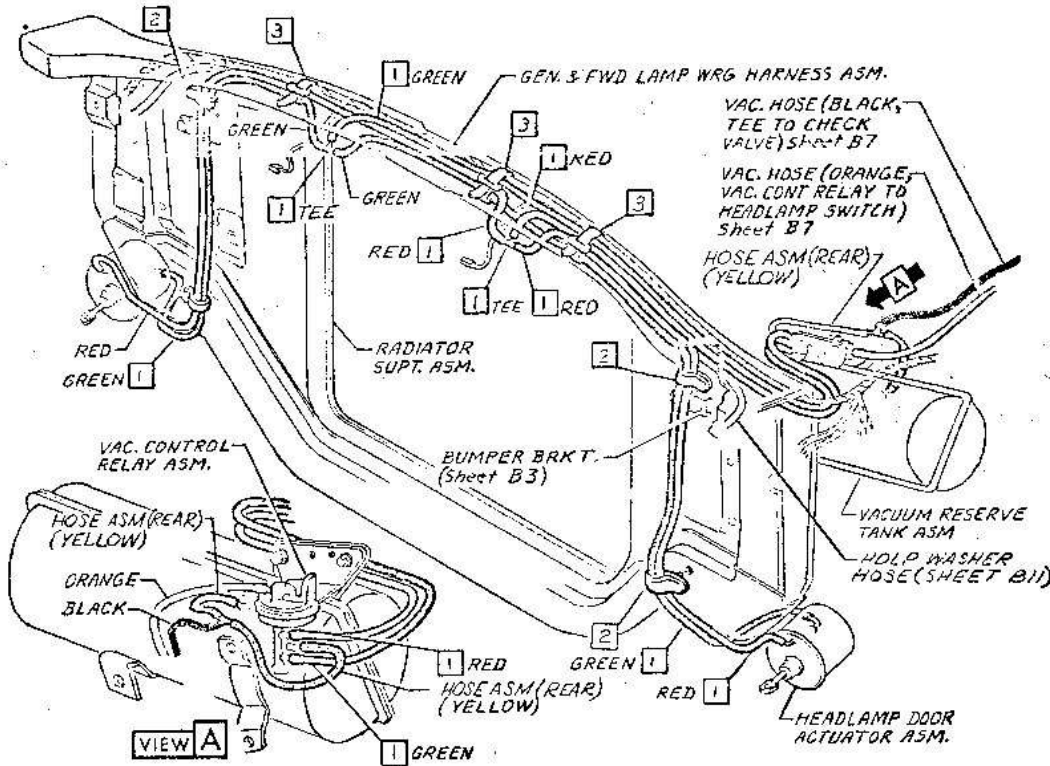

CHEVROLET

ASSEMBLY INSTRUCTIONS

3940195

1969 CAMARO 12000 SERIES

- 1 3949690 HOSE ASM (FRONT)
- 2 3830786 RETAINER
- 3 4778650 STRAP

• CHEVROLET MOTOR DIVISION, GMC •		UIC	
RALLY SPORT-RETRACTABLE HEADLAMP FRONT VACUUM HOSE ROUTING		Z22	
* 12000		B6	
DRAWN BY: J. B. FM. REV. 1-89/09 L.			
DATE: REL 4-29 DE + L.			